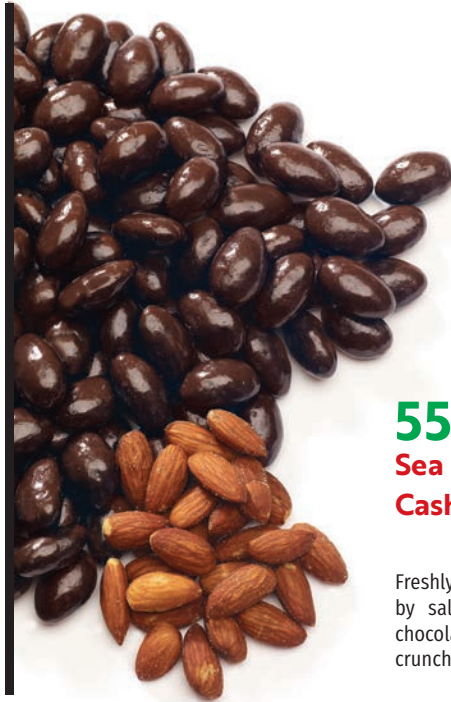

SUGAR FREE

53 Sugar Free* Peanut Butter Cups

These cups are filled with a peanut butter center that is light and creamy. Sugar free, yet satisfying. 8 oz.

*See order form for more information.

SNACK CENTRAL!

CHOCOLATE COVERED FAVORITES

54 Dark Chocolate Covered Almonds

Fresh almonds are covered in rich dark chocolate. A satisfyingly sweet and crunchy snack. 12 oz. bagged.

55 Milk Chocolate Sea Salt Caramel Cashews